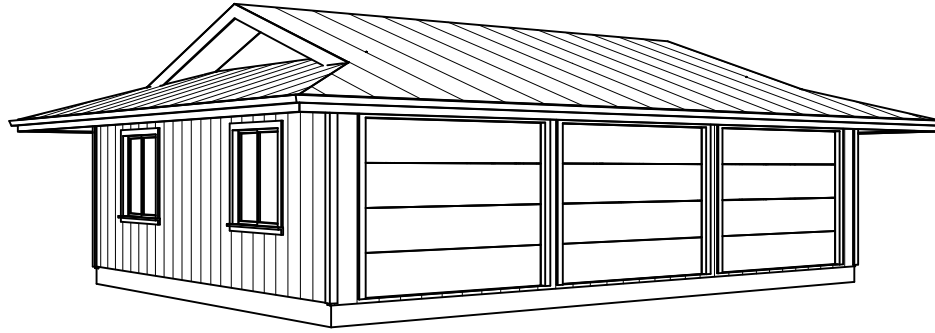

ARGUS BUILDING SUPPLY

768 sq.ft.

G - 4

Dutch Gable Optional