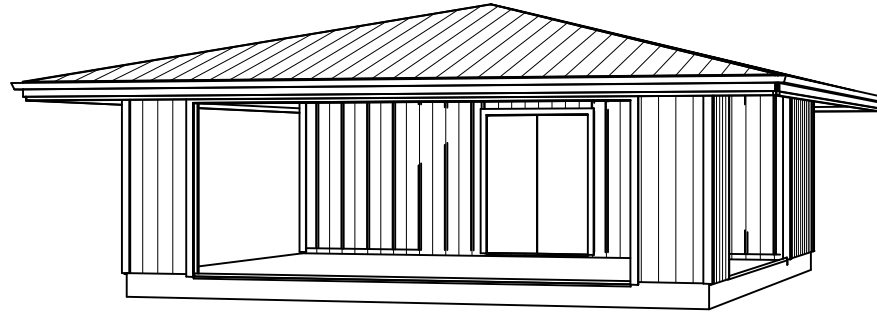

# ARGUS BUILDING SUPPLY

CP - 2

672 sq.ft.

Hip Roof Optional