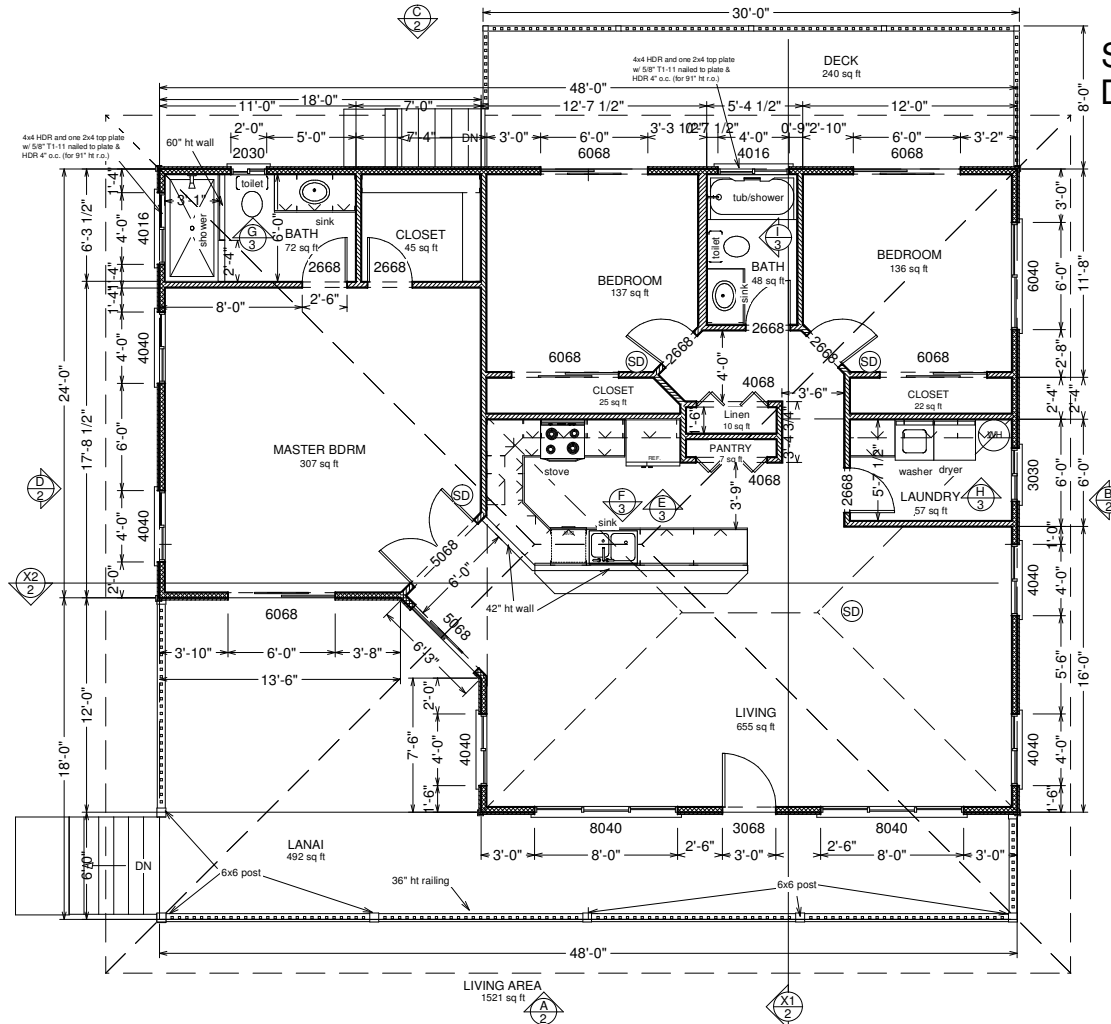

# ARGUS BUILDING SUPPLY 3-2-4

1521 sq.ft. Living Area  
495 sq.ft. Lanai  
2016 sq.ft. TOTAL  
Hip Roof Standard

Shown with Optional Rear Deck and Sliding door