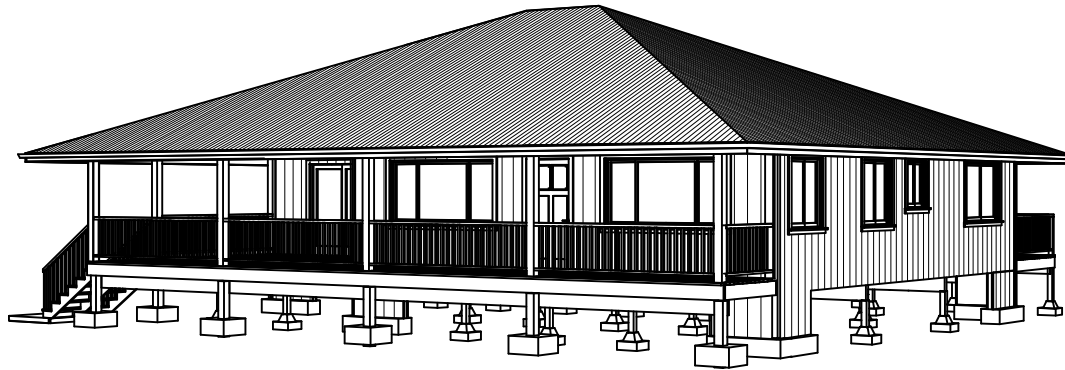

# ARGUS BUILDING SUPPLY 3-2-4

1521 sq.ft. Living Area  
495 sq.ft. Lanai  
2016 sq.ft. TOTAL  
Hip Roof Standard

Shown with Optional Rear Deck and Sliding door