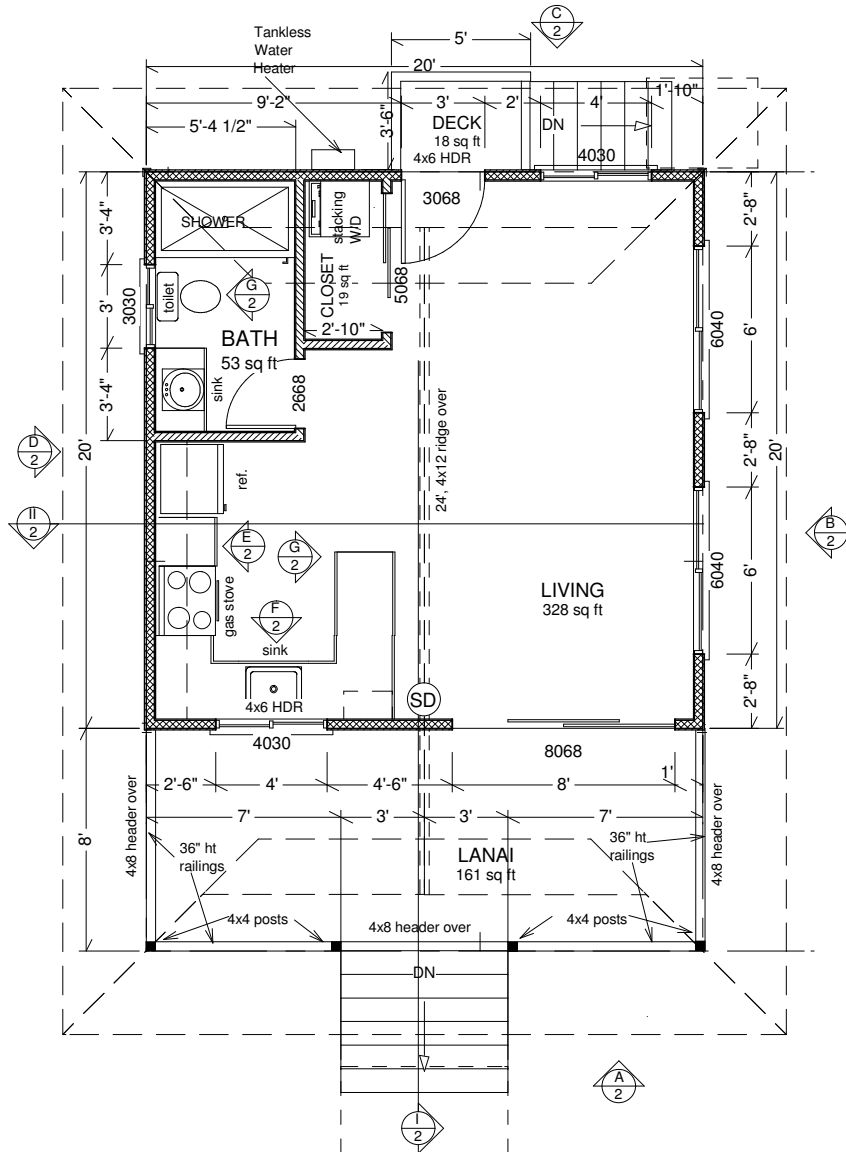

ARGUS BUILDING SUPPLY

0-1-4

400 sq.ft. Living Area
160 sq.ft. Lanai
560 sq.ft. TOTAL

Shown with optional Dutch Hip Roof