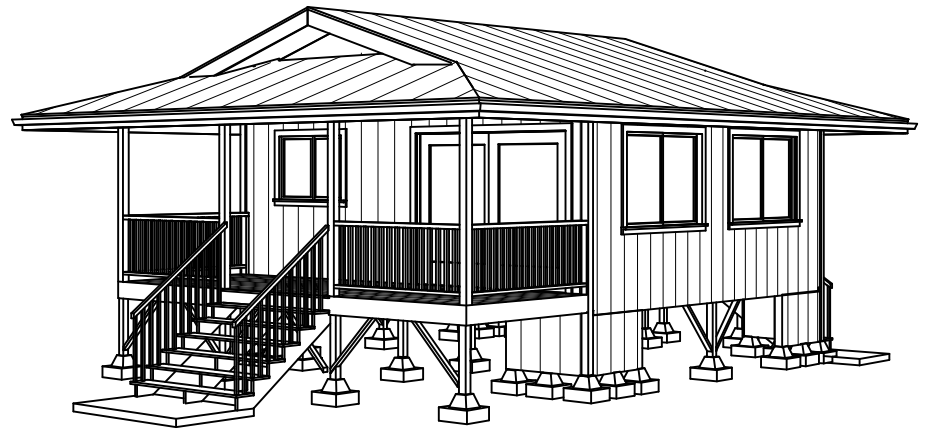

ARGUS BUILDING SUPPLY

0-1-4

400 sq.ft. Living Area
160 sq.ft. Lanai
560 sq.ft. TOTAL

Shown with optional Dutch Hip Roof