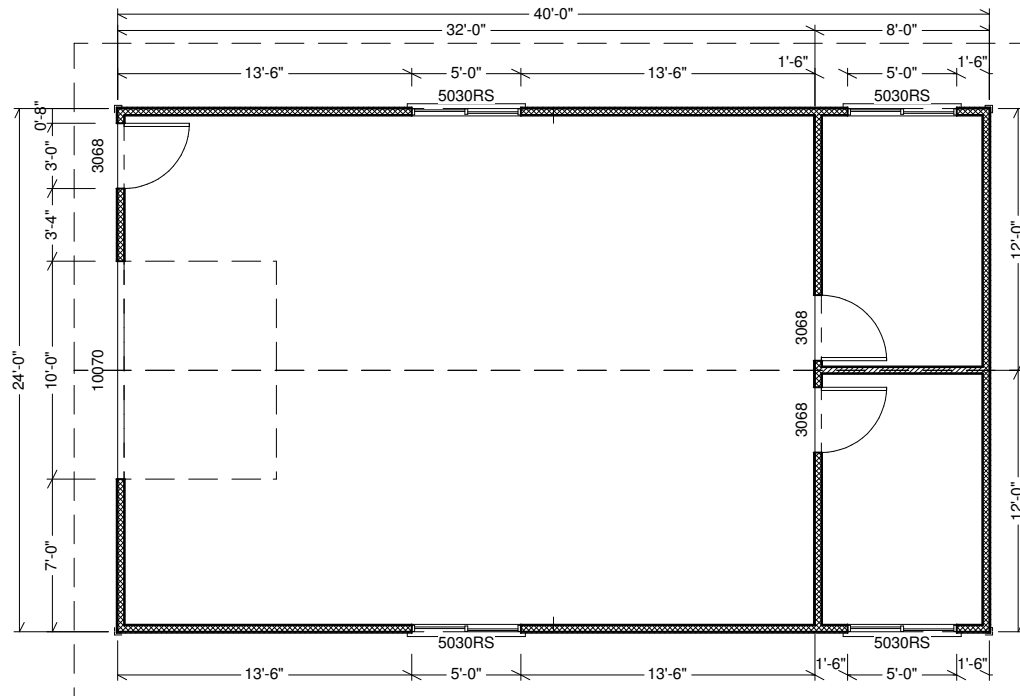

ARGUS BUILDING SUPPLY

960 sq.ft.

G - 2

LIVING AREA