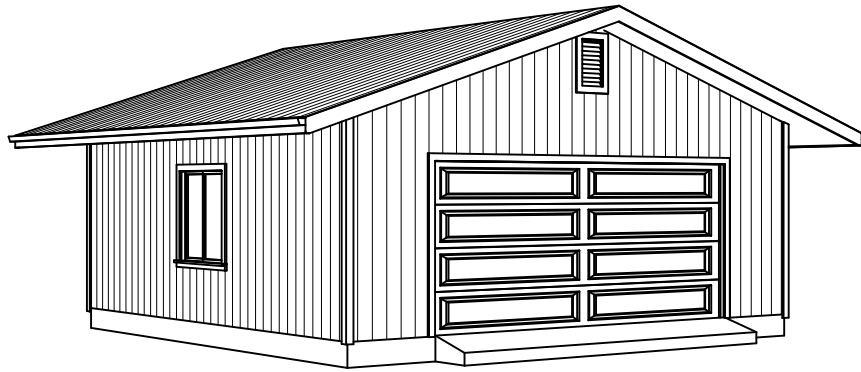

ARGUS BUILDING SUPPLY

576 sq.ft.

G - 1

Dutch Gable Optional