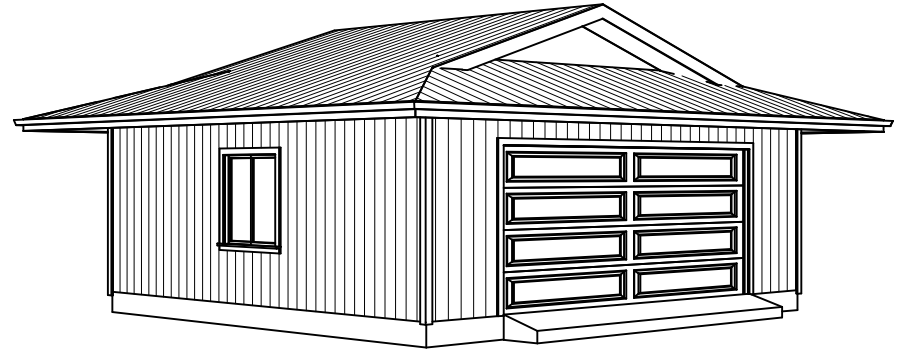

ARGUS BUILDING SUPPLY

576 sq.ft.

G - 1

Dutch Gable Optional