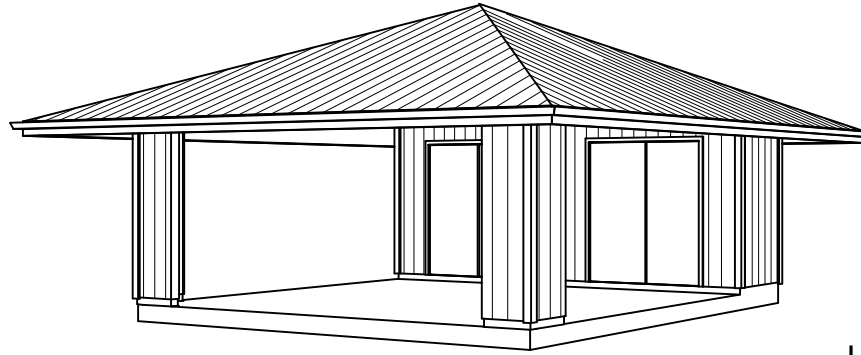

ARGUS BUILDING SUPPLY

CP - 3

400
sq.ft.

Hip Roof Optional